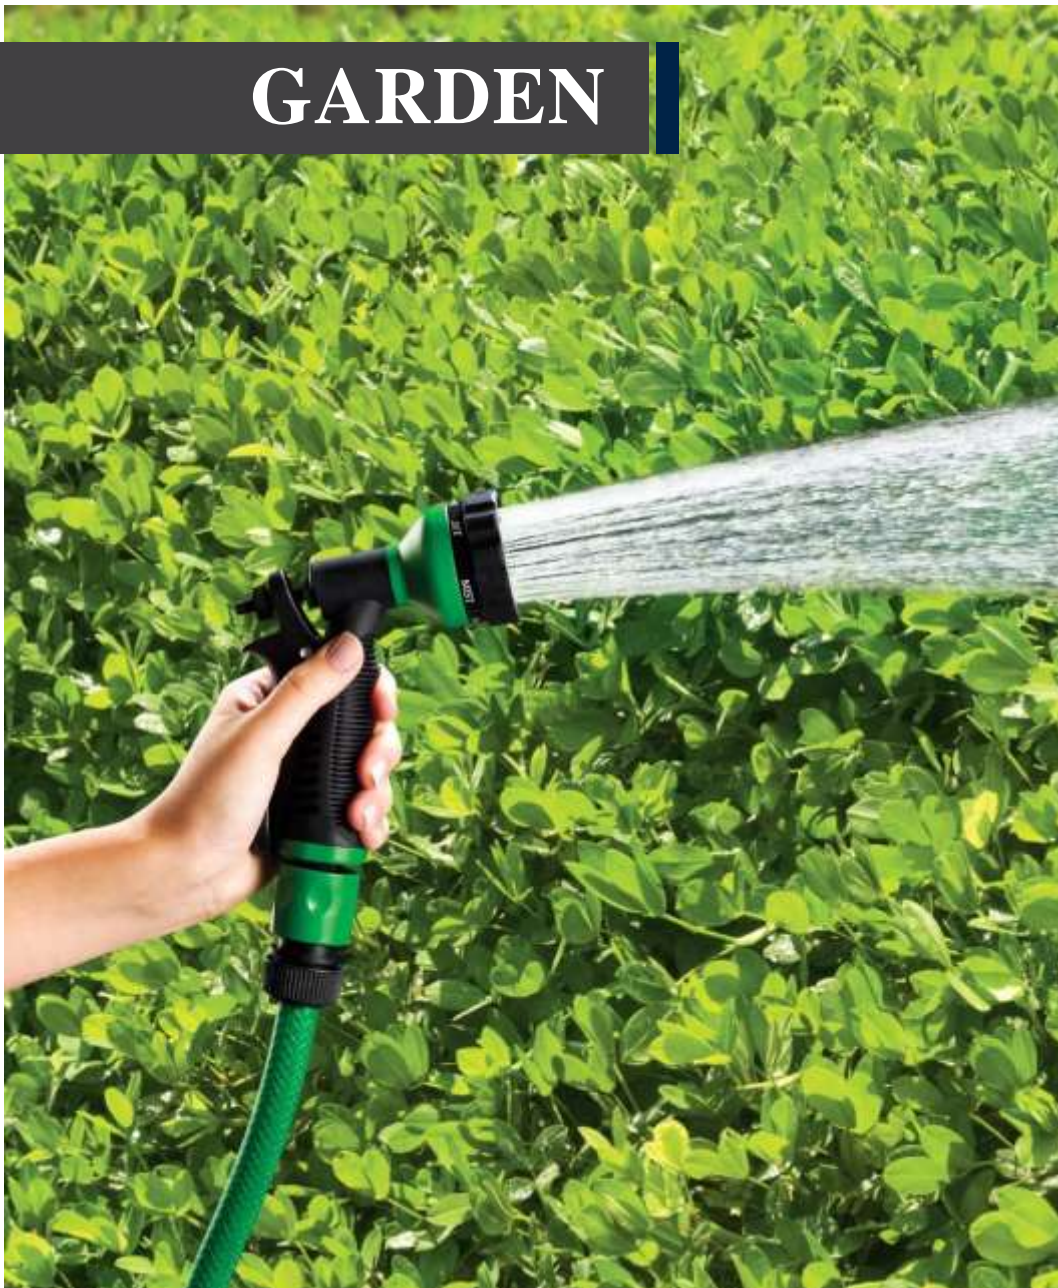

GARDEN

MULTIFUNCTION HYDROPISTOL

6 JET OPTIONS AND TRIGGER LOCK.

AVAILABLE KIT INCLUDES:
MULTIFUNCTION HYDROPISTOL
¾ FAUCET ADAPTER
QUICK COUPLER
QUICK COUPLE WITH STOPPER

HYDROPISTOL

UNIFORM AND CENTRALIZED JET WITH TRIGGER LOCK.