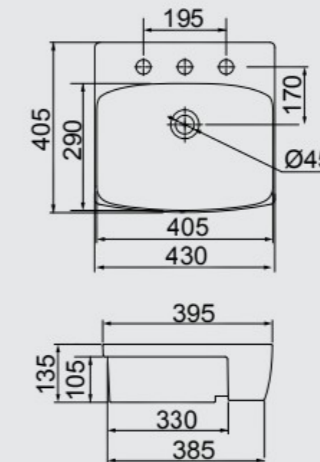

SEMI COUNTERTOP AND SELF-RIMMING SINKS