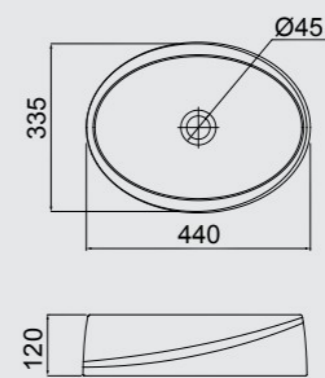

# COUNTER-TOP SINKS

**SA-30**  
**SQUARE SINK**  
305MM X 305MM

WHITE

**OA-02**  
**OVAL SINK**  
440MM X 335MM

WHITE

**RA-01**  
**ROUND SINK**  
Ø 350MM

WHITE GREY BLACK

LUX FEMALE WASHROOM,  
DESIGN BY THE ARCHITECT  
PRISCILA CARELI