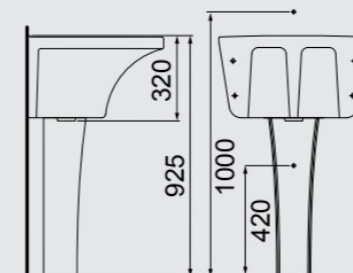

# TANKS AND URINALS

**18 LITER TANK**  
**TQ-10**  
TOTAL VOLUME: 26 LITERS  
PRACTICAL VOLUME: 18 LITERS

570MM X 530MM

**COLUMN**  
**CT-01**

WHITE

VERSATILE: ALLOWS FOR EITHER WALL OR TABLE MOUNTED FAUCET. HOLES POINTED TOWARDS WALL MOUNTED FAUCET: RIGHT AND LEFT SIDE USE OPTIONS.