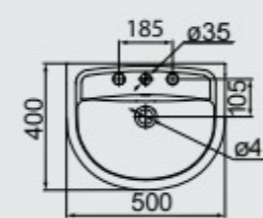

**COLUMN-MOUNTED LAVATORY**  
**LC-41**  
500MM X 400MM  
**WALL-MOUNTED COLUMN**  
**CS-M**