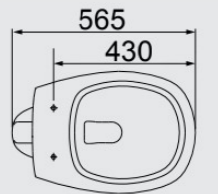

LOREN ONE

TOILETS AND TANKS
COMPATIBLE SEATS:
LOREN ONE PP

TWO-PIECE TOILET
BA-29
TOILET
CX-E
DUAL FLOW TANK
CXD-E

TOILET
BC-29

WHITE CREAM GREY BLACK

WHITE CREAM GREY BLACK