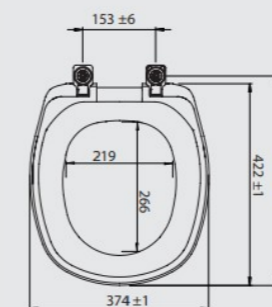

COMPATIBLE TOILETS

MODELS	BRAND
SQUARE	LORENZETTI
LOREN LUNA	
SABATINI	ICASA
LIFE	CELITE
VOGUE PLUS	DECA
IBIZA	INCEPA
PARIS	IDEAL STANDARD
FLOX	FIORI
DONA BEIJA	SANTA CLARA