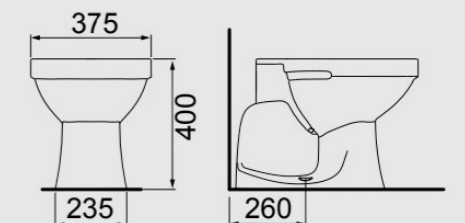

LOREN ONE

TOILETS AND TANKS
COMPATIBLE SEATS:
LOREN ONE PP

TWO-PIECE TOILET
BA-29
TOILET
CX-E
DUAL FLOW TANK
CXD-E

TOILET
BC-29

WHITE CREAM GREY BLACK

WHITE CREAM GREY BLACK