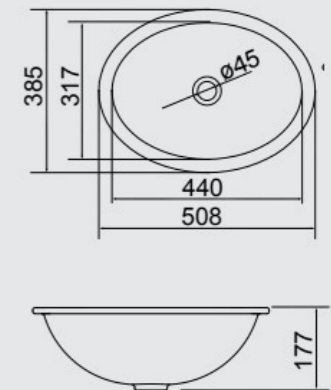

# COUNTER-TOP SINKS

**RA-30**  
**ROUND SINK**  
Ø 300MM

WHITE

**OA-01**  
**OVAL SINK WITH TABLE**  
405MM X 355MM

WHITE CREAM GREY

**LS-50**  
**WALL-MOUNTED  
COUNTER-TOP SINK**  
310MM X 310MM

WHITE

NUTRITIONIST'S APARTMENT,  
DESIGNET BY ARCHITECTS  
ANDRESSA FONSECA AND MARIA CLARA CONSTANZA

# UNDERCOUNTER SINKS

**CBO-09**  
**OVAL SINK**  
485MM X 370MM

**OE-40**  
**OVAL SINK**  
405MM X 305MM

**CBR-12**  
**ROUND SINK**  
Ø 365MM

# SEMI COUNTERTOP AND SELF-RIMMING SINKS

**SF-01**  
**SEMI-COUNTERTOP RECTANGULAR  
SINK WITH TABLE**  
430MM X 405MM

**CBOS-38**  
**SELF-RIMMING  
OVAL SINK**  
505MM X 390MM