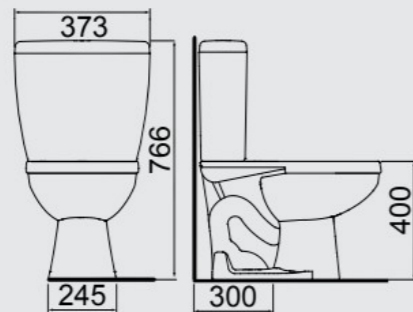

LOREN WAY

TOILETS AND TANKS

COMPATIBLE SEATS:
DURATTI | LEVITTI OVAL CUSHIONED

TWO-PIECE TOILET
BA-30
CAJA ADJUNTA
CX-E
DUAL FLOW TANK
CXD-E