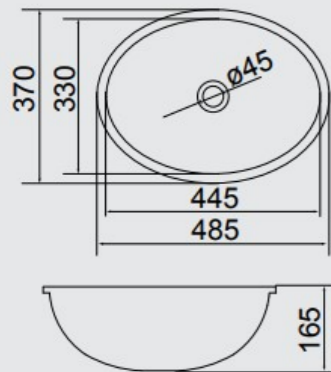

UNDERCOUNTER SINKS