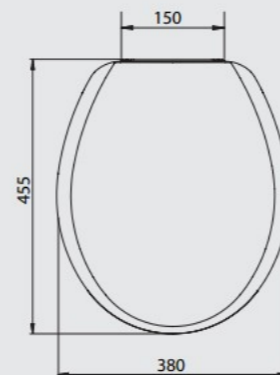

COMPATIBLE TOILETS

MODELS	BRAND
SQUARE	LORENZETTI
LOREN LUNA	
SABATINI	ICASA
LIFE	CELITE
VOGUE PLUS	DECA
IBIZA	INCEPA
PARIS	IDEAL STANDARD
FLOX	FIORI
DONA BEIJA	SANTA CLARA