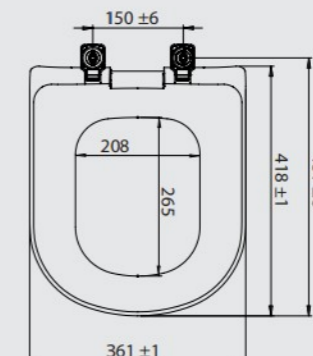

COMPATIBLE TOILETS :

MODELS	BRAND
SQUARE	LORENZETTI
LOREN LUNA	
LOREN CLASS	
VOGUE PLUS	DECA
LIFE	CELITE
FLOX	FIORI
ETNA	ICASA