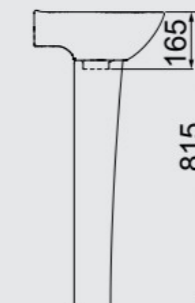

# LAVATORIES

**COLUMN-MOUNTED LAVATORY**  
LC-30  
450MM X 365MM  
**COLUMN**  
CN-E

**WALL-MOUNTED LAVATORY**  
LS-30  
358MM X 310MM