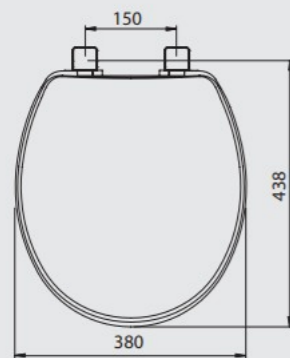

COMPATIBLE TOILETS

MODELS	BRAND
SQUARE	LORENZETTI
LOREN LUNA	
SABATINI	ICASA
LIFE	CELITE
VOGUE PLUS	DECA
IBIZA	INCEPA
PARIS	IDEAL STANDARD
FLOX	FIORI
DONA BEIJA	SANTA CLARA