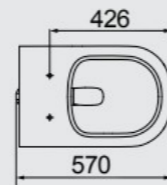

TOILET
BC-92

WHITE