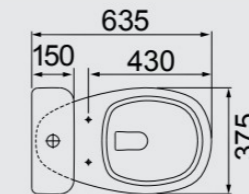

LOREN ONE

TOILETS AND TANKS
COMPATIBLE SEATS:
LOREN ONE PP

TWO-PIECE TOILET
BA-29
TOILET
CX-E
DUAL FLOW TANK
CXD-E

TOILET
BC-29

WHITE CREAM GREY BLACK

WHITE CREAM GREY BLACK