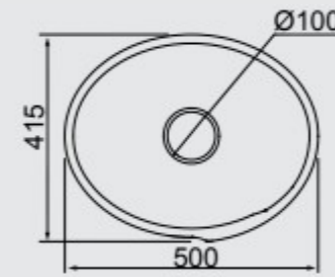

# SUPPORT

SINKS

**SA-98**  
RECTANGULAR SINK  
655MM X 380MM

WHITE BLACK

**OA-03**  
OVAL SINK  
500MM X 415MM

WHITE BLACK

**SA-92**  
RECTANGULAR SINK  
495MM X 410MM

WHITE BLACK