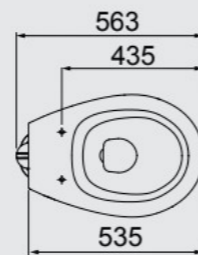

# LAVATORIES

**COLUMN-MOUNTED LAVATORY**  
LC-30  
450MM X 365MM  
**COLUMN**  
CN-E

**WALL-MOUNTED LAVATORY**  
LS-30  
358MM X 310MM