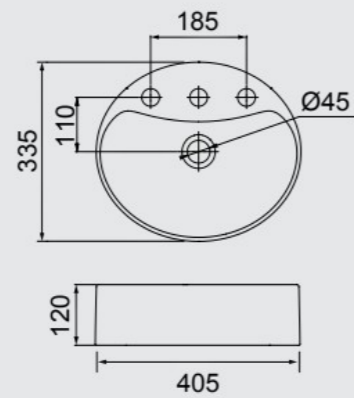

# COUNTER-TOP SINKS

**RA-30**  
**ROUND SINK**  
Ø 300MM

WHITE

**OA-01**  
**OVAL SINK WITH TABLE**  
405MM X 355MM

WHITE CREAM GREY

**LS-50**  
**WALL-MOUNTED  
COUNTER-TOP SINK**  
310MM X 310MM

WHITE

NUTRITIONIST'S APARTMENT,  
DESIGNET BY ARCHITECTS  
ANDRESSA FONSECA AND MARIA CLARA CONSTANZA