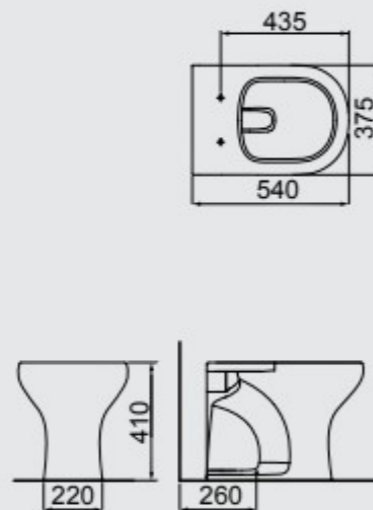

TOILET
BC-41