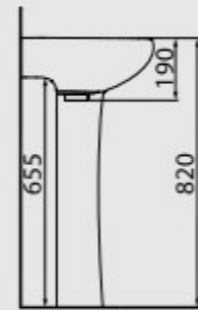

**COLUMN-MOUNTED LAVATORY**  
**LC-41**  
500MM X 400MM  
**WALL-MOUNTED COLUMN**  
**CS-M**