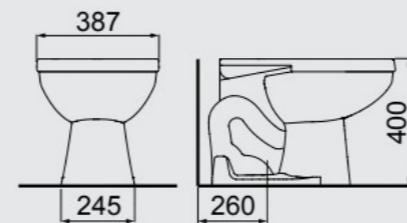

# LAVATORIES

**COLUMN-MOUNTED LAVATORY**  
LC-30  
450MM X 365MM  
**COLUMN**  
CN-E

**WALL-MOUNTED LAVATORY**  
LS-30  
358MM X 310MM