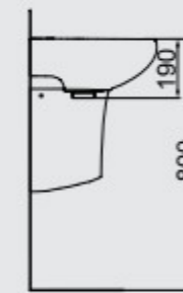

LOREN LUNA

TOILETS AND TANKS

SEAT COMPATIBLE:
LOREN LUNA PP E PP SOFT CLOSE | LOREN CLASS | LEVITTI MULTI CUSHIONED

TOILET
BC-41