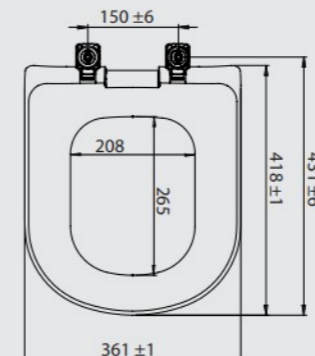

COMPATIBLE TOILETS :

MODELS	BRAND
SQUARE	LORENZETTI
LOREN LUNA	
LOREN CLASS	
VOGUE PLUS	DECA
LIFE	CELITE
FLOX	FIORI
ETNA	ICASA