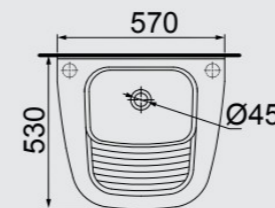

# TANKS AND URINALS

**18 LITER TANK**  
**TQ-10**  
TOTAL VOLUME: 26 LITERS  
PRACTICAL VOLUME: 18 LITERS

570MM X 530MM

**COLUMN**  
**CT-01**

WHITE

VERSATILE: ALLOWS FOR EITHER WALL OR TABLE MOUNTED FAUCET. HOLES POINTED TOWARDS WALL MOUNTED FAUCET: RIGHT AND LEFT SIDE USE OPTIONS.