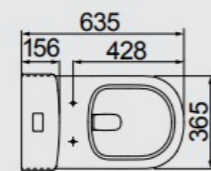

LOREN CLASS

TOILETS AND TANKS

COMPATIBLE SEATS:
Loren Class PP And THERMOSET Soft Close

TWO-PIECE TOILET
BA-92
DUAL FLOW TANK
CXD-L

WHITE