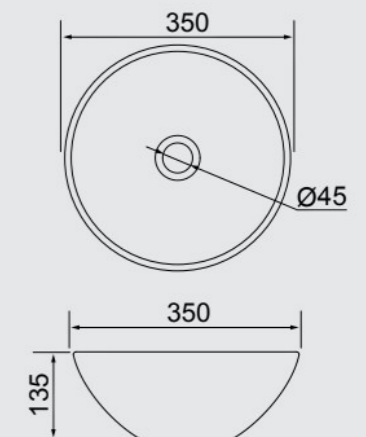

# COUNTER-TOP SINKS

**SA-30**  
**SQUARE SINK**  
305MM X 305MM

WHITE

**OA-02**  
**OVAL SINK**  
440MM X 335MM

WHITE

**RA-01**  
**ROUND SINK**  
Ø 350MM

WHITE GREY BLACK

LUX FEMALE WASHROOM,  
DESIGN BY THE ARCHITECT  
PRISCILA CARELI