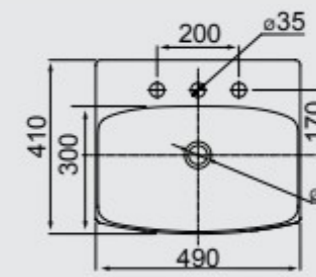

# SUPPORT

SINKS

**SA-98**  
RECTANGULAR SINK  
655MM X 380MM

WHITE BLACK

**OA-03**  
OVAL SINK  
500MM X 415MM

WHITE BLACK

**SA-92**  
RECTANGULAR SINK  
495MM X 410MM

WHITE BLACK