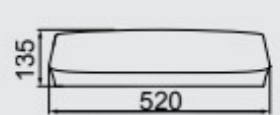

WHITE

WOMEN'S RESTROOM,
DESIGNED BY THE ARCHITECTS
CLARISSA SARDENBERG AND BIANCA ATTADAMO