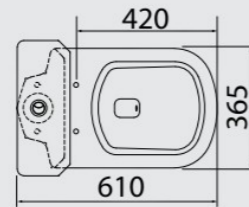

SQUARE

TOILETS AND TANKS

COMPATIBLE SEATS:
LOREN LUNA PP E PP SOFT CLOSE | LEVITTI MULTI CUSHIONED

TWO-PIECE TOILET
PA-43
DUAL FLOW TANK
CX-50

TOILET
PI-46

WHITE CREAM BLACK

WHITE CREAM GREY BLACK