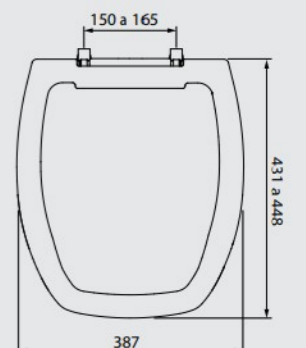

COMPATIBLE TOILETS :

MODELS	BRAND
THEMA	INCEPA