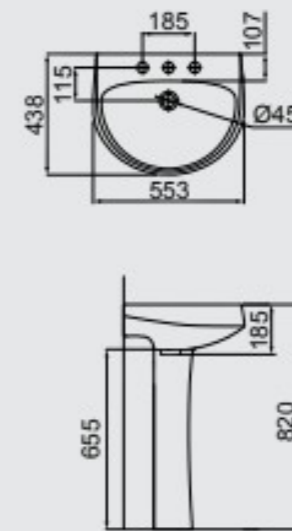

WHITE

**LAVATORY FOR COLUMN**  
**LC-78**  
553MM X 438MM  
**WALL-MOUNTED COLUMN**  
**CS-M**

WHITE