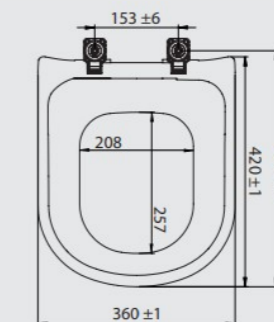

COMPATIBLE TOILETS

MODELS	BRAND
SQUARE	LORENZETTI
LOREN LUNA	
SABATINI	ICASA
LIFE	CELITE
VOGUE PLUS	DECA
IBIZA	INCEPA
PARIS	IDEAL STANDARD
FLOX	FIORI
DONA BEIJA	SANTA CLARA