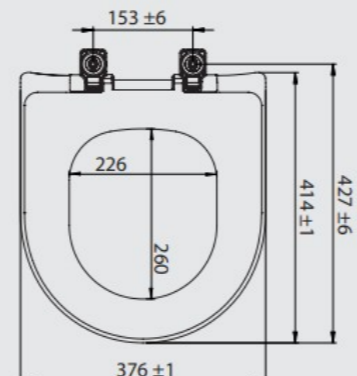

SPECIFIC SEATS

MECHANISM AND COMPLEMENTS | FOR TOILETS

SEAT FIT

MÁS CONFORT
FORMA ANATÓMICA

MÁS HIGIÉNICO
TAPA ALREDEDOR

FIJACIÓN INTELIGENTE
SEAT Y TAPA NO SE CAEN
AJUSTABLE Y FÁCIL DE INSTALAR

COMPATIBLE TOILETS

MODELS	BRAND
FIT	CELITE
STYLUS	
VERSATO	
SAVARY	ETERNIT
ARCUS QUADRA	

SEAT CARRARA

MORE COMFORT
ANATOMIC SHAPE

MORE HYGIENIC
SURROUNDING LID

SMART FIXING
SEAT AND LID DONT FALL
ADJUSTABLE AND EASY TO INSTALL

COMPATIBLE TOILETS

MODELS	BRAND
CARRARA	DECA
DUNA	
LEVEL	
LINK - LK	
NUOVA	
ÔMEGA	ICASA
VESÚVIO	
HAPPENING	ROCA

SEAT RIVIERA

MORE COMFORT
ANATOMIC SHAPE

MORE HYGIENIC
SURROUNDING LID

SMART FIXING
SEAT AND LID DONT FALL
ADJUSTABLE AND EASY TO INSTALL

COMPATIBLE TOILETS

MODELS	BRAND
RIVIERA	CELITE
SMART	
NEXO	ROCA

1808 C13 STAINLESS STEEL FIXING SCREWS FOR SINKS, URINALS AND BIDETS B10MM

1809 C13 STAINLESS STEEL FIXING SCREWS FOR LAVATORIES AND COLUMNS B10MM

1810 C13 FIXING SCREWS FOR TOILETS B10MM

1811 C13 LATERAL FIXING SCREWS B10MM

1812 C13 SEALING RIM

1767 C17 ADJUSTABLE SINK CONNECTOR DN40 1 1/2" X 24,5CM

1792 C18 HIGH PRESSURE HOSE IN STAINLESS STEEL BRAIDING DN15(1/2") X 40CM

SUITED FOR COLD AND HOT WATER FROM
LAVATORIES, SINKS AND BIDETS

SUITED FOR COLD AND HOT WATER
CONNECTIONS FROM GAS WATER HEATERS

1794 C18 HIGH PRESSURE HOSE IN STAINLESS STEEL BRAIDING NDN15(1/2") X 60CM

SUITED FOR COLD AND HOT WATER FROM
LAVATORIES, SINKS AND BIDETS

SUITED FOR COLD AND HOT WATER
CONNECTIONS FROM GAS WATER HEATERS