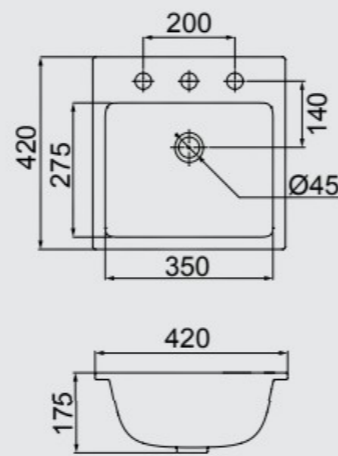

SELF-RIMMING SINKS

SS-01*
SQUARE SINK WITH TABLE
420MM X 420MM

WHITE

* CONTAINS SIPHON AND VALVE