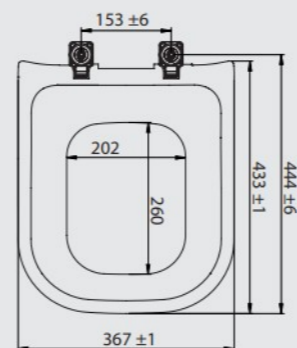

COMPATIBLE TOILETS

MODELS	BRAND
LOREN LIKE	LORENZETTI
QUADRA	DECA
POLO	
UNIC	
AXIS	
DEBBA	ROCA
GAP