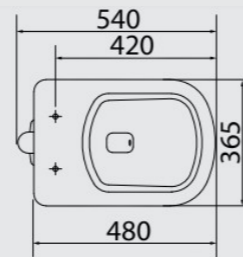

SQUARE

TOILETS AND TANKS

COMPATIBLE SEATS:
LOREN LUNA PP E PP SOFT CLOSE | LEVITTI MULTI CUSHIONED

TWO-PIECE TOILET
PA-43
DUAL FLOW TANK
CX-50

TOILET
PI-46

WHITE CREAM BLACK

WHITE CREAM GREY BLACK