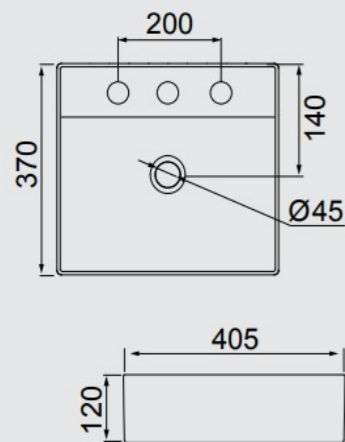

SINKS

APOYO

SA-01
LAVABO RECTANGULAR DE
APOYO CON MESA
405MM X 370MM

WHITE CREAM BLACK

SA-03
LAVABO RECTANGULAR
DE APOYO
410MM X 310MM