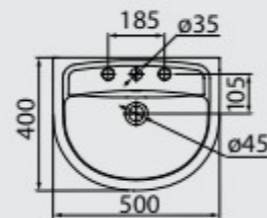

**COLUMN-MOUNTED LAVATORY**  
**LC-41**  
500MM X 400MM  
**WALL-MOUNTED COLUMN**  
**CS-M**