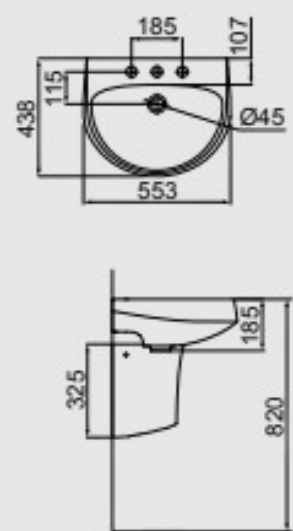

WHITE

**LAVATORY FOR COLUMN**  
**LC-78**  
553MM X 438MM  
**WALL-MOUNTED COLUMN**  
**CS-M**

WHITE