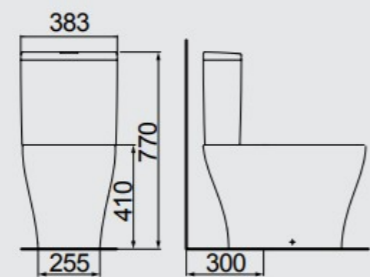

LOREN CLASS

TOILETS AND TANKS

COMPATIBLE SEATS:
Loren Class PP And THERMOSET Soft Close

TWO-PIECE TOILET
BA-92
DUAL FLOW TANK
CXD-L

WHITE