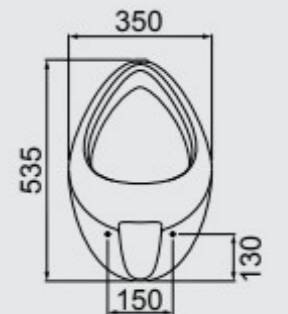

URINAL MC-01
WITH BUILT-IN SIPHON

WHITE