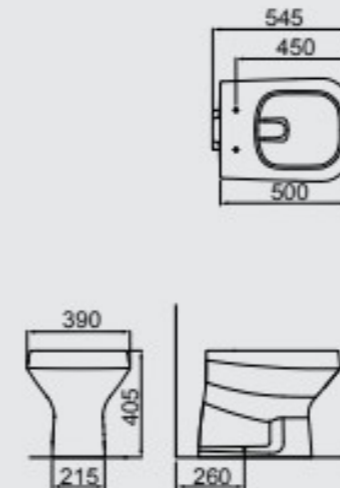

WHITE

LAVATORY FOR COLUMN
LC-78
553MM X 438MM
COLUMN
CN-M