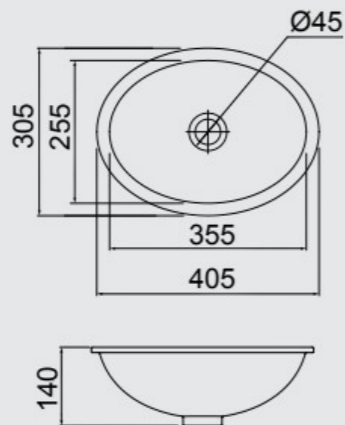

UNDERCOUNTER SINKS

SEMI COUNTERTOP AND SELF-RIMMING SINKS