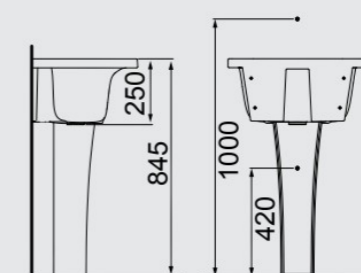

**12 LITER TANK**  
**TQ-S**  
TOTAL VOLUME: 18 LITERS  
PRACTICAL VOLUME: 12 LITERS

535MM X 405MM

**COLUMN**  
**CT-01**

WHITE

VERSATILE: ALLOWS FOR EITHER WALL OR TABLE MOUNTED FAUCET. HOLES POINTED TOWARDS WALL MOUNTED FAUCET: RIGHT AND LEFT SIDE USE OPTIONS.