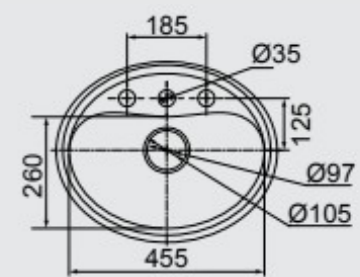

WHITE

WOMEN'S RESTROOM,
DESIGNED BY THE ARCHITECTS
CLARISSA SARDENBERG AND BIANCA ATTADAMO