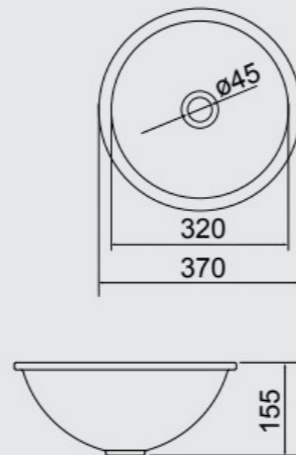

# COUNTER-TOP SINKS

**RA-30**  
**ROUND SINK**  
Ø 300MM

WHITE

**OA-01**  
**OVAL SINK WITH TABLE**  
405MM X 355MM

WHITE CREAM GREY

**LS-50**  
**WALL-MOUNTED  
COUNTER-TOP SINK**  
310MM X 310MM

WHITE

NUTRITIONIST'S APARTMENT,  
DESIGNET BY ARCHITECTS  
ANDRESSA FONSECA AND MARIA CLARA CONSTANZA

# UNDERCOUNTER SINKS

**CBO-09**  
**OVAL SINK**  
485MM X 370MM

**OE-40**  
**OVAL SINK**  
405MM X 305MM

**CBR-12**  
**ROUND SINK**  
Ø 365MM

# SEMI COUNTERTOP AND SELF-RIMMING SINKS

**SF-01**  
**SEMI-COUNTERTOP RECTANGULAR  
SINK WITH TABLE**  
430MM X 405MM

**CBOS-38**  
**SELF-RIMMING  
OVAL SINK**  
505MM X 390MM