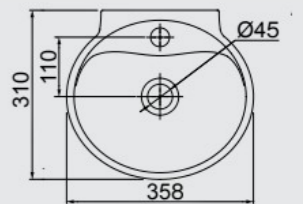

# LAVATORIES

**COLUMN-MOUNTED LAVATORY**  
LC-30  
450MM X 365MM  
**COLUMN**  
CN-E

**WALL-MOUNTED LAVATORY**  
LS-30  
358MM X 310MM