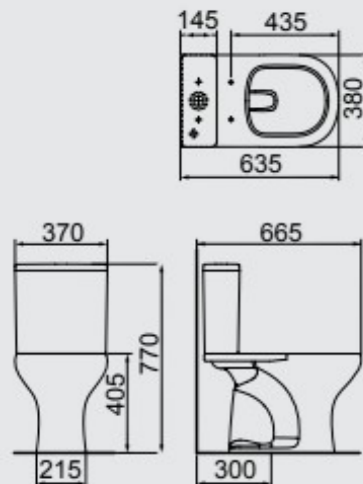

LOREN LUNA

TOILETS AND TANKS

SEAT COMPATIBLE:
LOREN LUNA PP E PP SOFT CLOSE | LOREN CLASS | LEVITTI MULTI CUSHIONED