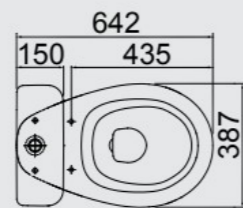

LOREN WAY

TOILETS AND TANKS

COMPATIBLE SEATS:
DURATTI | LEVITTI OVAL CUSHIONED

TWO-PIECE TOILET
BA-30
CAJA ADJUNTA
CX-E
DUAL FLOW TANK
CXD-E