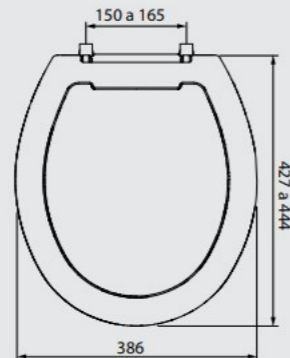

COMPATIBLE TOILETS

MODELS	BRAND
SQUARE	LORENZETTI
LOREN LUNA	
SABATINI	ICASA
LIFE	CELITE
VOGUE PLUS	DECA
IBIZA	INCEPA
PARIS	IDEAL STANDARD
FLOX	FIORI
DONA BEIJA	SANTA CLARA