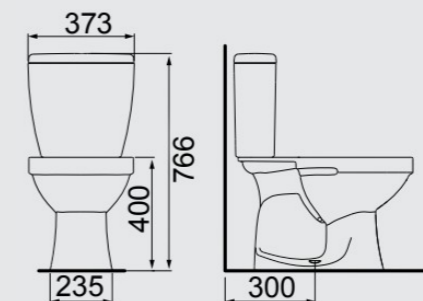

LOREN ONE

TOILETS AND TANKS
COMPATIBLE SEATS:
LOREN ONE PP

TWO-PIECE TOILET
BA-29
TOILET
CX-E
DUAL FLOW TANK
CXD-E

TOILET
BC-29

WHITE CREAM GREY BLACK

WHITE CREAM GREY BLACK