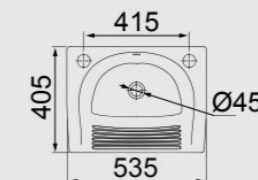

**12 LITER TANK**  
**TQ-S**  
TOTAL VOLUME: 18 LITERS  
PRACTICAL VOLUME: 12 LITERS

535MM X 405MM

**COLUMN**  
**CT-01**

WHITE

VERSATILE: ALLOWS FOR EITHER WALL OR TABLE MOUNTED FAUCET. HOLES POINTED TOWARDS WALL MOUNTED FAUCET: RIGHT AND LEFT SIDE USE OPTIONS.