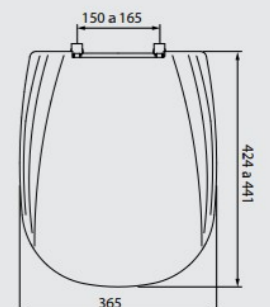

COMPATIBLE TOILETS

MODELS	BRAND
SQUARE	LORENZETTI
LOREN LUNA	
SABATINI	ICASA
LIFE	CELITE
VOGUE PLUS	DECA
IBIZA	INCEPA
PARIS	IDEAL STANDARD
FLOX	FIORI
DONA BEIJA	SANTA CLARA