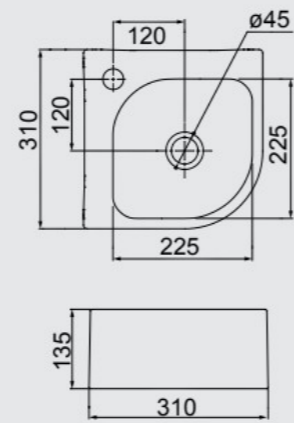

# COUNTER-TOP SINKS

**RA-30**  
**ROUND SINK**  
Ø 300MM

WHITE

**OA-01**  
**OVAL SINK WITH TABLE**  
405MM X 355MM

WHITE CREAM GREY

**LS-50**  
**WALL-MOUNTED  
COUNTER-TOP SINK**  
310MM X 310MM

WHITE

NUTRITIONIST'S APARTMENT,  
DESIGNET BY ARCHITECTS  
ANDRESSA FONSECA AND MARIA CLARA CONSTANZA