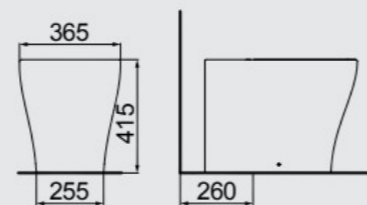

TOILET
BC-92

WHITE