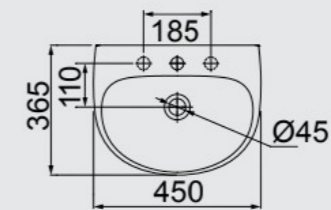

# LAVATORIES

**COLUMN-MOUNTED LAVATORY**  
LC-30  
450MM X 365MM  
**COLUMN**  
CN-E

**WALL-MOUNTED LAVATORY**  
LS-30  
358MM X 310MM