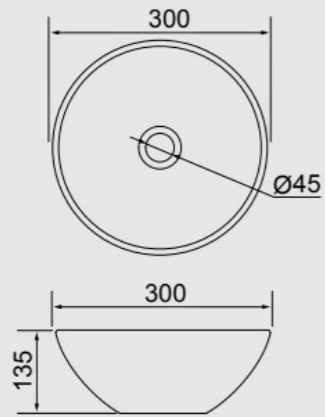

COUNTER-TOP SINKS

RA-30
ROUND SINK
Ø 300MM

WHITE

OA-01
OVAL SINK WITH TABLE
405MM X 355MM