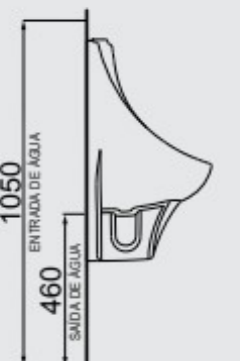

URINAL MC-01
WITH BUILT-IN SIPHON

WHITE