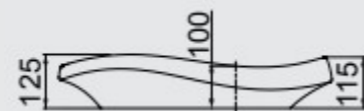

# SUPPORT

SINKS

**SA-98**  
RECTANGULAR SINK  
655MM X 380MM

WHITE BLACK

**OA-03**  
OVAL SINK  
500MM X 415MM

WHITE BLACK

**SA-92**  
RECTANGULAR SINK  
495MM X 410MM

WHITE BLACK